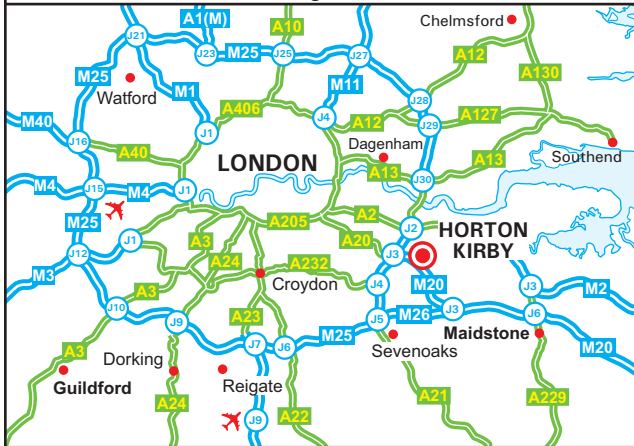

### From M25 Clockwise

- Leave the M25 at Junction 3 (signed M20, London SE, Swanley & A20).
- At the roundabout at the end of the slip road, take the second exit onto the A20 (London Road).
- Continue straight over the roundabout, remaining on the A20.
- At the next roundabout, take the first exit onto the A225 (Dartford Road).
- Pass under the M20 motorway. Turn right onto Franks Lane.
- The entrance to Franks Hall is on the right (see inset).

### From M25 Anti-clockwise

- Leave the M25 at Junction 3 (signed London, A20, Maidstone, M20, Swanley & B2173).
- At the roundabout at the end of the slip road, take the fifth exit onto the A20 (London Road).
- Follow directions above "From M25 Clockwise" point 3.

### From M20

- Leave the M20 at Junction 1 (signed The West, M25, Swanley & B2173).
- At the roundabout at the end of the slip road, take the first exit onto the A20 (London Road).
- Follow directions above "From M25 Clockwise" point 3.

### Train

- The nearest station is Farningham Road which is on the Chatham Main Line from London Victoria. Journey time approximately 40 minutes